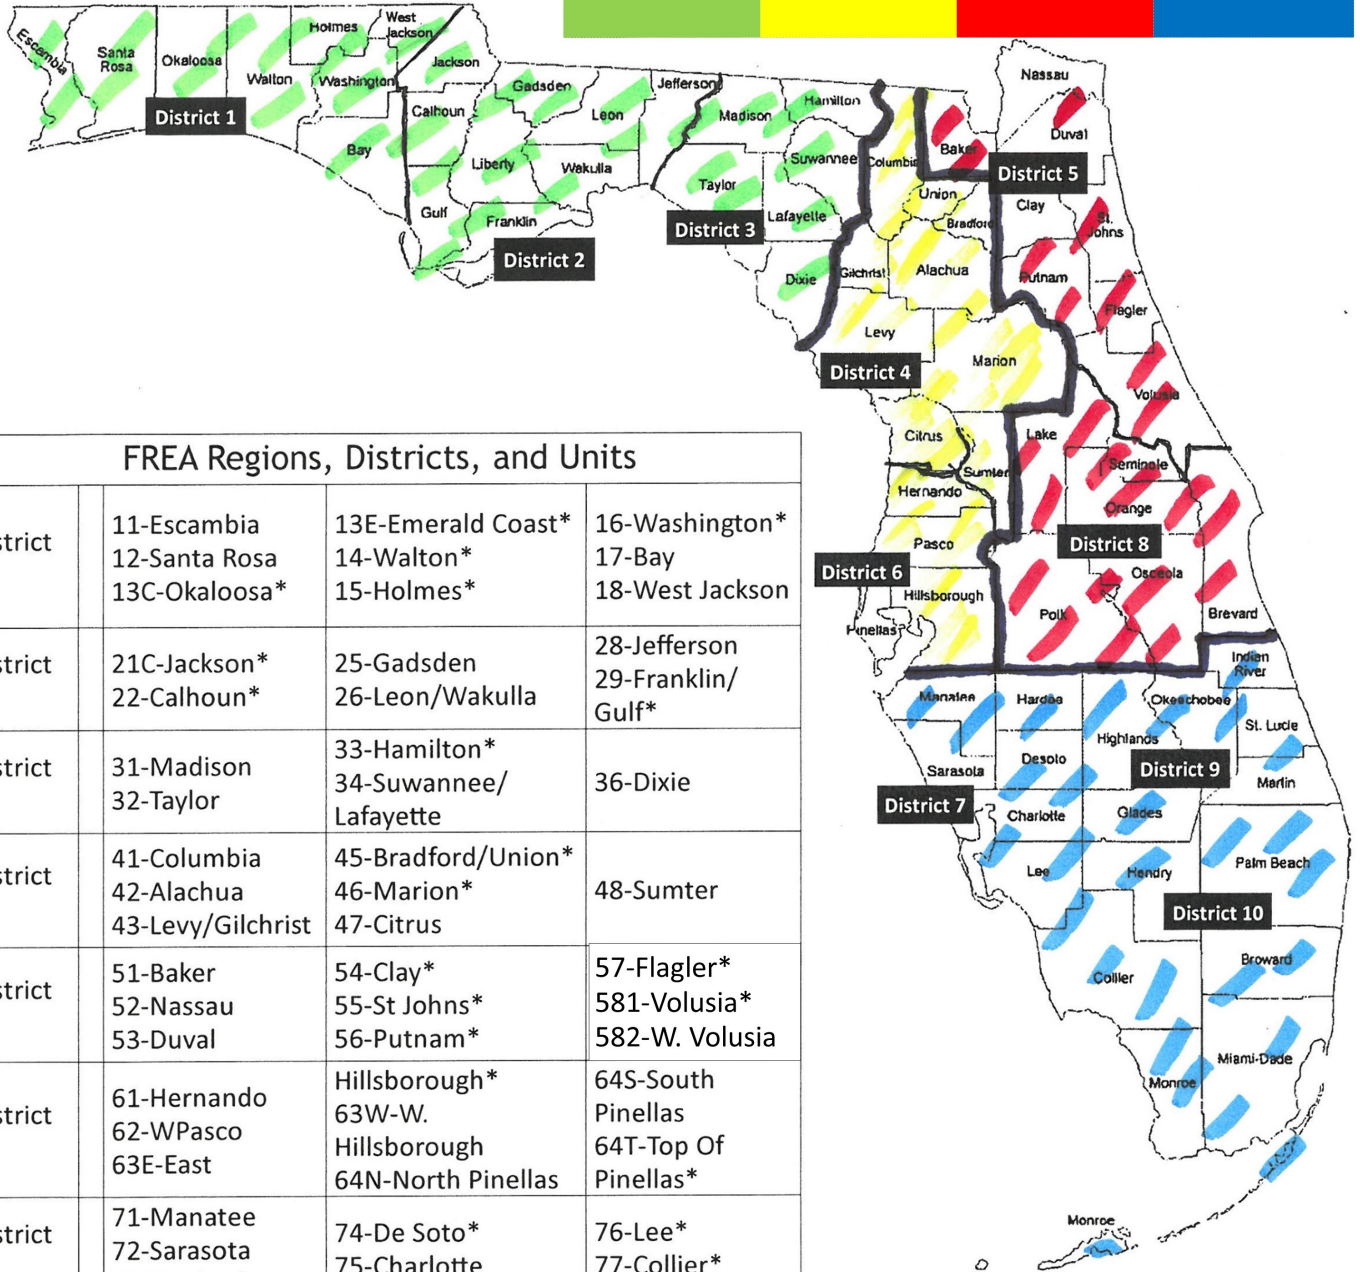

Northern Region Districts 1,2,3	Western Region Districts 4,6	Eastern Region Districts 5,8	Southern Region Districts 7,9,10

FREA Regions, Districts, and Units			
District 1	11-Escambia 12-Santa Rosa 13C-Okaloosa*	13E-Emerald Coast* 14-Walton* 15-Holmes*	16-Washington* 17-Bay 18-West Jackson
District 2	21C-Jackson* 22-Calhoun*	25-Gadsden 26-Leon/Wakulla	28-Jefferson 29-Franklin/ Gulf*
District 3	31-Madison 32-Taylor	33-Hamilton* 34-Suwannee/ Lafayette	36-Dixie
District 4	41-Columbia 42-Alachua 43-Levy/Gilchrist	45-Bradford/Union* 46-Marion* 47-Citrus	48-Sumter
District 5	51-Baker 52-Nassau 53-Duval	54-Clay* 55-St Johns* 56-Putnam*	57-Flagler* 581-Volusia* 582-W. Volusia
District 6	61-Hernando 62-WPasco 63E-East	Hillsborough* 63W-W. Hillsborough 64N-North Pinellas	64S-South Pinellas 64T-Top Of Pinellas*
District 7	71-Manatee 72-Sarasota 73 Hardee*	74-De Soto* 75-Charlotte	76-Lee* 77-Collier*
District 8	81-Lake 82-Seminole 83-Orange 84-Osceola	851-Polk 1 852-Polk 2 86N-North Brevard	86C-Central Brevard 86S-South Brevard*
District 9	91-Indian River 92-Highlands	93-Okeechobee 94-St. Lucie	95-Martin
District 10	01-Glades/ Hendry*	03-Palm Beach 04-Broward	05-Dade 06-Monroe*
* No Active Unit at this time			